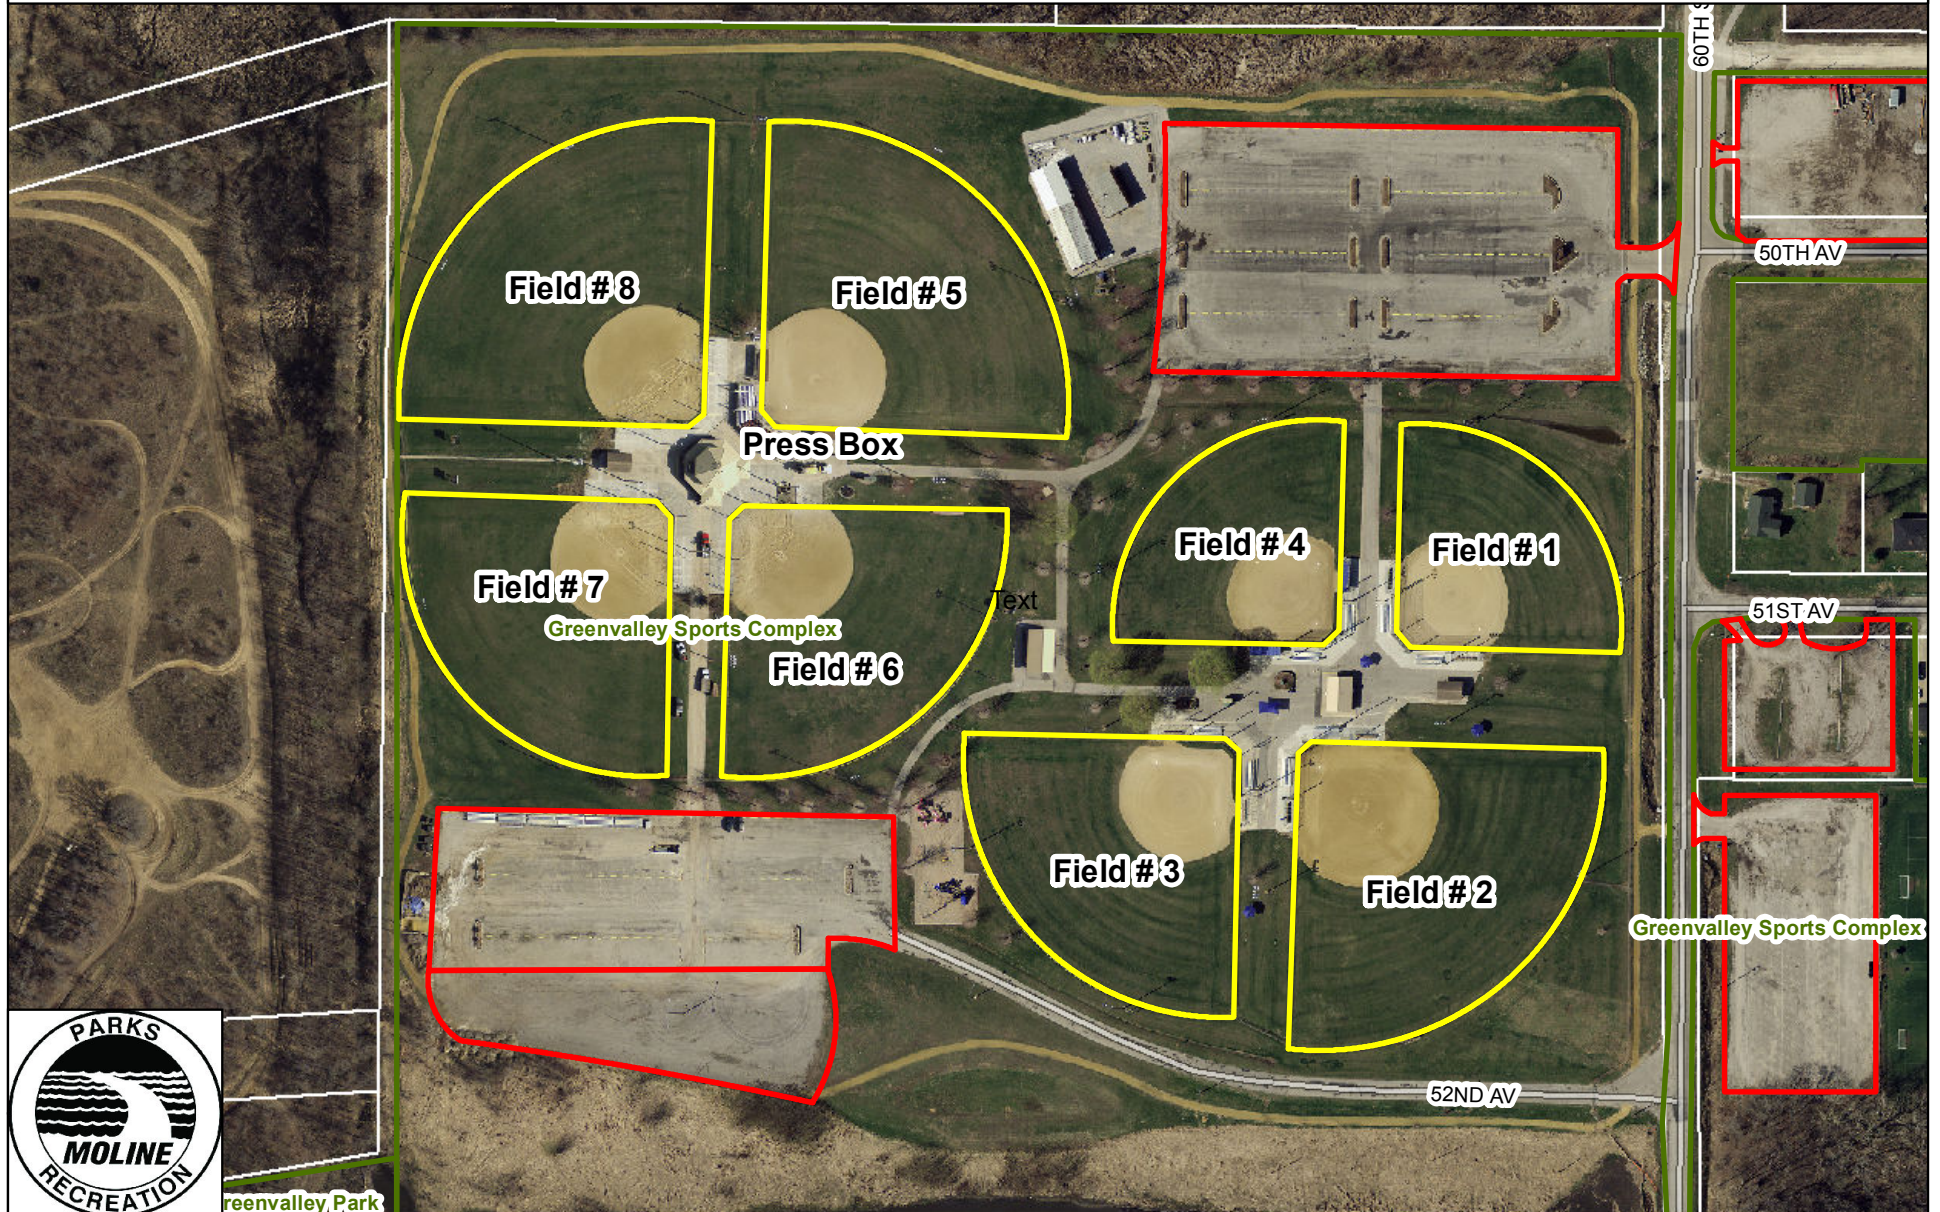

Greenvalley Sports Complex 5920 52ND AVE

Legend

-  Softball Field
-  Parking Lot

Map Created: 3/2/2017

Greenvalley Park