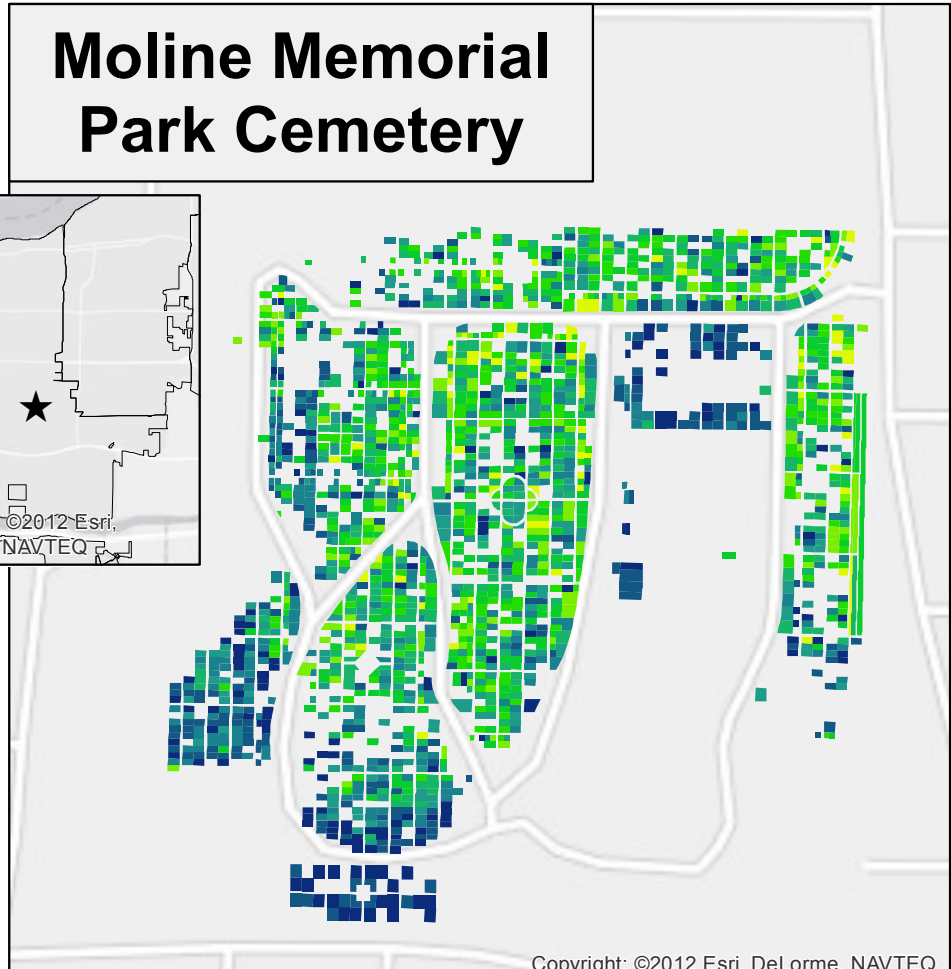

Riverside Cemetery

Moline Memorial Park Cemetery

Copyright: ©2012 Esri, DeLorme, NAVTEQ

City of Moline Cemetery Lots By Mean Years Since Burial

Age Calculated
2016 - (Interment Year)

Copyright: ©2012 Esri, DeLorme, NAVTEQ